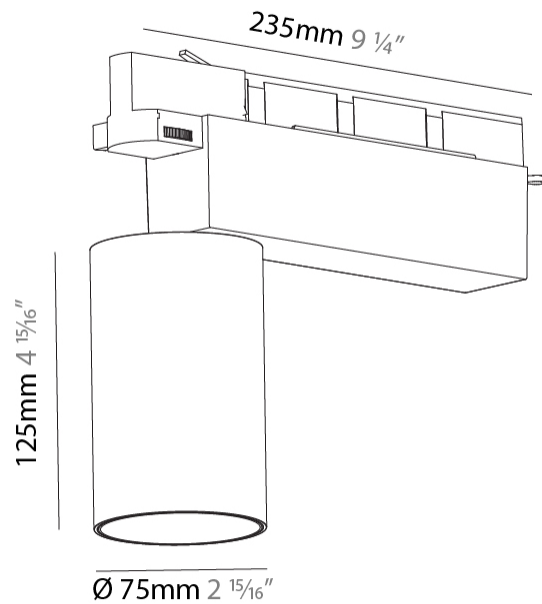

GENERAL

Series: Centriq
 Subseries: Centriq 75
 Brand: Prolicht
 Division: Architectural
 Mounting Type: Track
 Mounting Location: Ceiling
 Subcategory: Spots

PHYSICAL

Shape: Cylinder
 Diameter (mm): 75
 Diameter (in): 2 ¹⁵/₁₆
 Length (mm): 235
 Length (in): 9 ¹/₄
 Height (mm): 182
 Height (in): 7 ³/₁₆
 Light Distribution: Adjustable / Direct
 Weight (kg): 1.099
 Weight (lbs): 2.42
 Installation Requirement: Track or profile system
 Fixture Finish: SSR / BKV / CWI / CRY / HAB / UFT / ITA / RUA / FTG / MYG / LOD / PUS / FRO / FUP / KIA / POP / BLS / SPG / MEY / GOH / GUM / CHC / COM / ABZ / JAG / OBR / MOS / ROR
 Fixture Material: Aluminum Die Cast

OPTICAL

Reflector: 20 / 25 / 40
 Adjustability: Rotational 340°; Tilt 90°
 Upon Request: Special Beam Angles

RATINGS AND CERTIFICATIONS

Certified By: Certified for North American Standards
 IP rating: IP20

GENERAL

Series: Centriq
 Subseries: Centriq 75
 Brand: Prolicht
 Division: Architectural
 Mounting Type: Track
 Mounting Location: Ceiling
 Subcategory: Spots

PHYSICAL

Shape: Cylinder
 Diameter (mm): 75
 Diameter (in): 2 15/16
 Length (mm): 235
 Length (in): 9 1/4
 Height (mm): 125
 Height (in): 4 15/16
 Light Distribution: Adjustable / Direct
 Weight (kg): 1.099
 Weight (lbs): 2 7/16
 Fixture Finish: SSR / BKV / CWI / CRY / HAB / UFT / ITA / RUA / FTG / MYG / LOD / PUS / FRO / FUP / KIA / POP / BLS / SPG / MEY / GOH / GUM / CHC / COM / ABZ / JAG / OBR / MOS / ROR
 Fixture Material: Aluminum